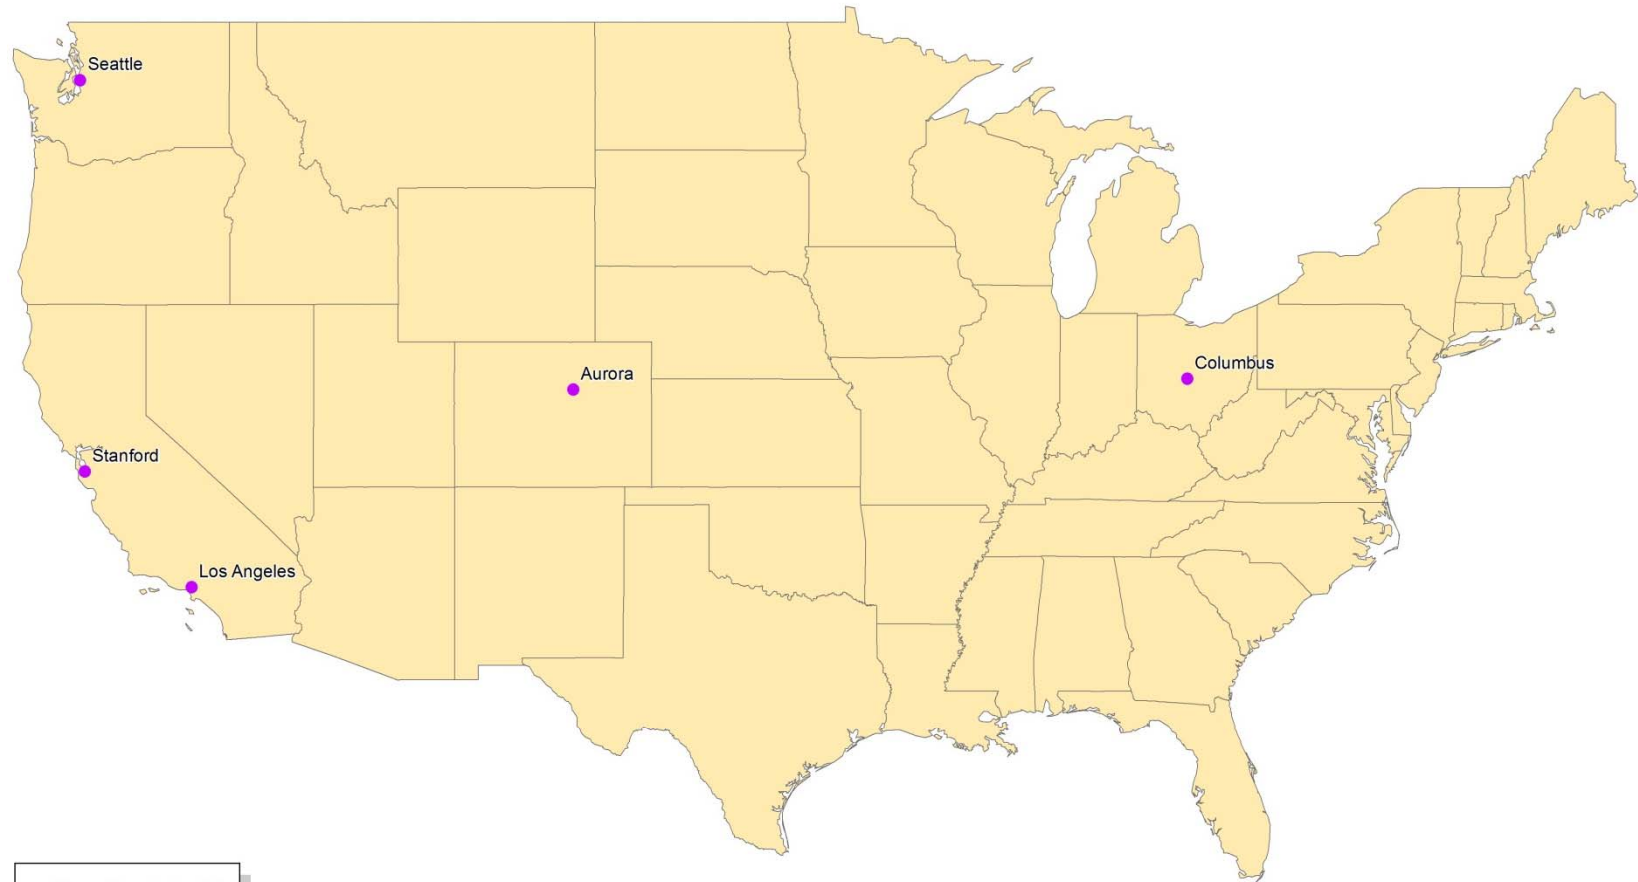

University- affiliated REAP Centers

Centers (60)

REAP Centers by focus: African American

● Centers (26)

0 250 500 1,000 Miles

REAP Centers by focus: Hispanic

● Centers (7)

0 250 500 1,000 Miles

Race, Ethnicity and Poverty Centers

UNIVERSITY OF PITTSBURGH
Center on
Race &
Social
Problems

REAP Centers by focus: Asian-American

• Centers (3)

0 250 500 1,000 Miles

Race, Ethnicity and Poverty Centers

UNIVERSITY OF PITTSBURGH
Center on
Race &
Social
Problems

REAP Centers by focus: Native American

● Centers (5)

0 250 500 1,000 Miles

REAP Centers by focus: Poverty

● Centers (7)

0 250 500 1,000 Miles

Race, Ethnicity and Poverty Centers

UNIVERSITY OF PITTSBURGH
Center on
Race &
Social
Problems

REAP Centers by Focus

Race, Ethnicity and Poverty Centers

UNIVERSITY OF PITTSBURGH
Center on
Race &
Social
Problems