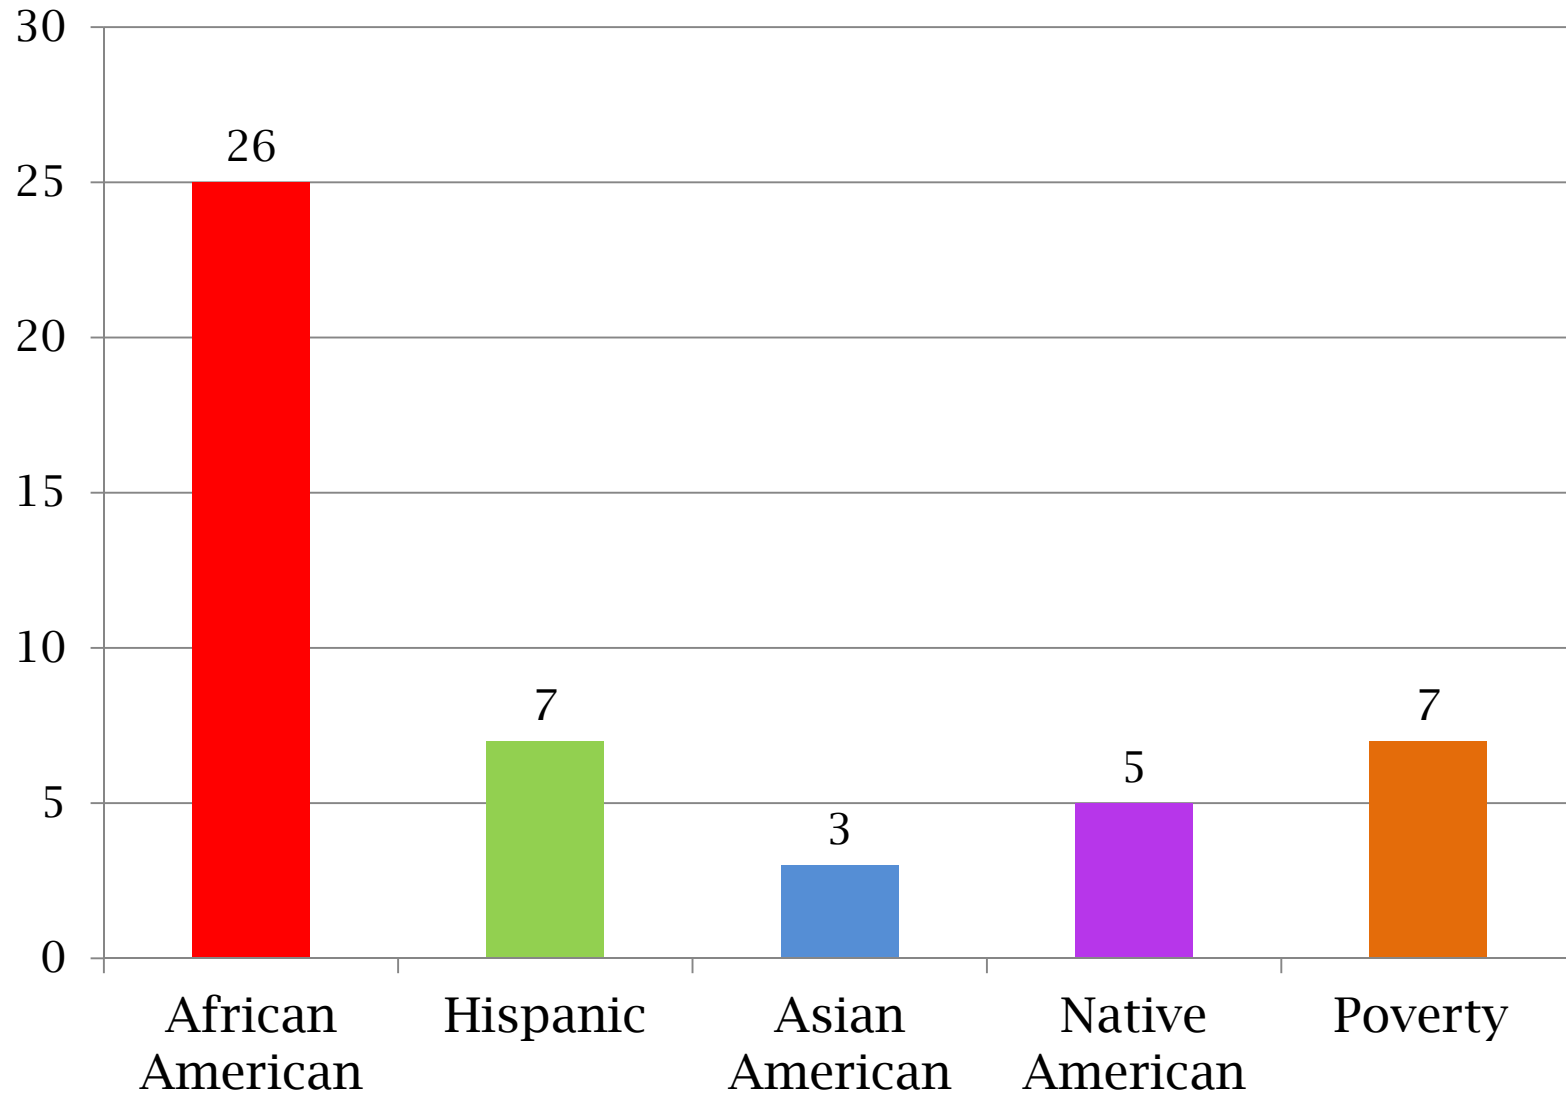

Race, Ethnicity and Poverty Centers

UNIVERSITY OF PITTSBURGH
Center on
Race &
Social
Problems

REAP Centers by focus: Asian-American

• Centers (3)

0 250 500 1,000 Miles

Race, Ethnicity and Poverty Centers

UNIVERSITY OF PITTSBURGH
Center on
Race &
Social
Problems

REAP Centers by focus: Native American

● Centers (5)

0 250 500 1,000 Miles

REAP Centers by focus: Poverty

● Centers (7)

0 250 500 1,000 Miles

Race, Ethnicity and Poverty Centers

UNIVERSITY OF PITTSBURGH
Center on
Race &
Social
Problems

REAP Centers by Focus

Race, Ethnicity and Poverty Centers

UNIVERSITY OF PITTSBURGH
Center on
Race &
Social
Problems