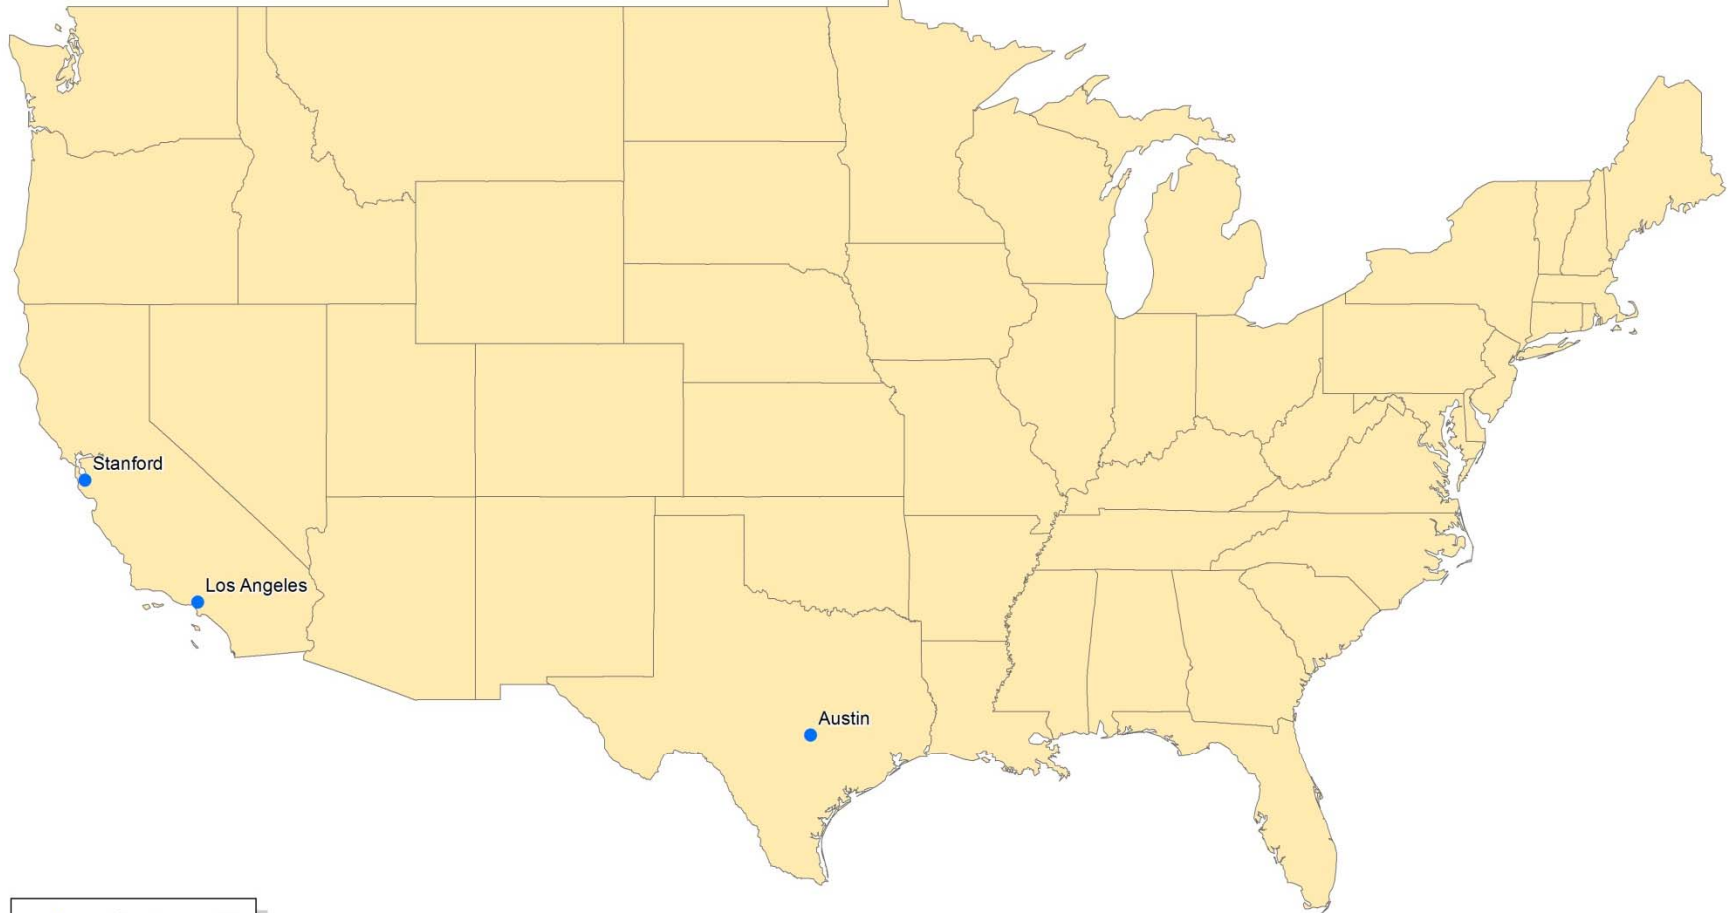

University- affiliated REAP Centers

Centers (60)

REAP Centers by focus: African American

● Centers (26)

0 250 500 1,000 Miles

REAP Centers by focus: Hispanic

● Centers (7)

0 250 500 1,000 Miles

Race, Ethnicity and Poverty Centers

UNIVERSITY OF PITTSBURGH
Center on
Race &
Social
Problems

REAP Centers by focus: Asian-American

• Centers (3)

0 250 500 1,000 Miles

Race, Ethnicity and Poverty Centers

UNIVERSITY OF PITTSBURGH
Center on
Race &
Social
Problems

REAP Centers by focus: Native American

● Centers (5)

0 250 500 1,000 Miles

REAP Centers by focus: Poverty

● Centers (7)

0 250 500 1,000 Miles

Race, Ethnicity and Poverty Centers

UNIVERSITY OF PITTSBURGH
Center on
Race &
Social
Problems

REAP Centers by Focus

Race, Ethnicity and Poverty Centers

UNIVERSITY OF PITTSBURGH
Center on
Race &
Social
Problems